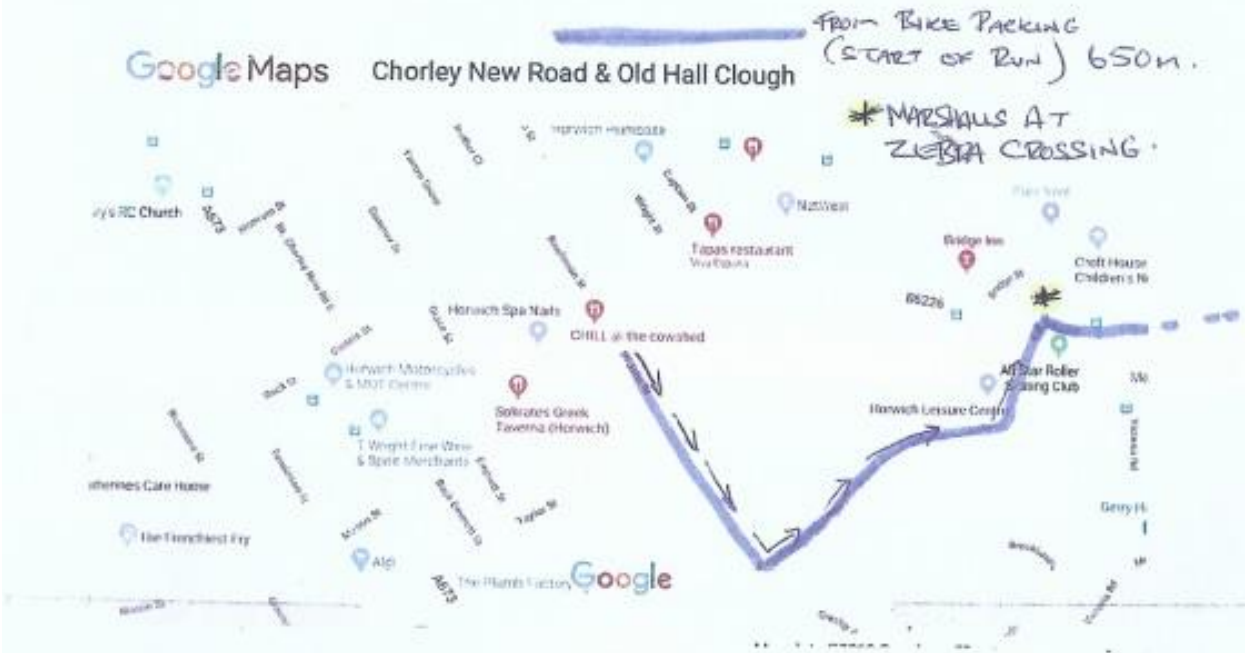

TRIATHLON RUN ROUTE

TRIATHLON TRANSITION

Chorley New Road & Old Hall Clough - Google Maps

Key

- 1 The Crown
- 2 Scout Hut registration point
- 3 Bowling Hut registration point
- 4 Public Hall
- 5 Main start / finish line
- 6 Start line for 5km races running/walking (Sun only)
- 7 The Bridge Inn
- 8 Horwich Leisure Centre
- 9 Aldi
- 10 Controlled vehicle crossing point, giving access to inner triangle within road closures
- 11 Triathlon finish area
- 12 Poppins

Registration Points

- 2 Scout Hut - running, sprint orienteering and fun run
- 3 Bowling Hut - all cycle races
- 6 Horwich Leisure Centre - BMAF, Triathlon and Fun Swim Run

Parking

Check www.horwichfestivalofracing.co.uk for latest parking information

TRIATHLON
BIKE ROUTE